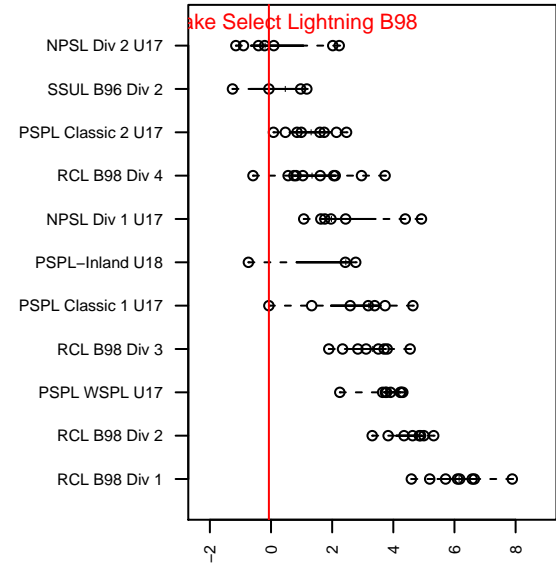

Southlake Select Lightning B98

Southlake Select SC
 Newcastle, WA
 B98 total strength=1243
 attack=3.38 defense=6.37
 fall league = SSUL B96 Div 2
 notes= was TUSK Lightning

alt names used:
 TUSK Lightning BU17

Venues played:
 2015 Xtreme Cup BU17
 2015 SSUL B96 Div 2
 2015 Founders Cup B97

Southlake Select Lightning B98
 Dots are actual minus expected GF (blue circles) and GA (red triangles).
 Blue line is smoothed change in attack strength. Red is smoothed change in defense strength.

**attack and defense variance (black dot)
relative to other teams
and top 10 in region**

**attack and defense rating
relative to others at age
and all opponents in last 13 months**

Performance relative to 13 month average